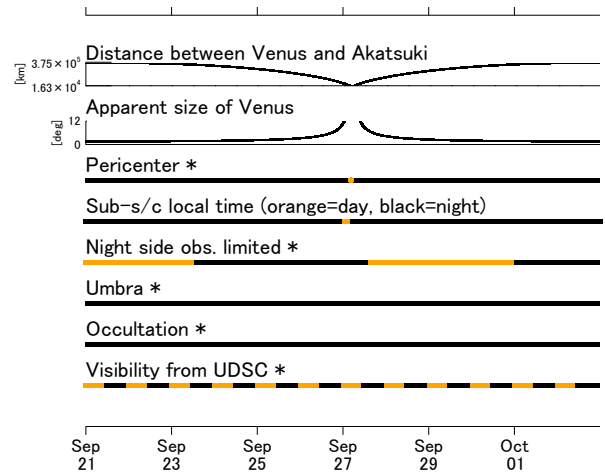

→ Earth direction
 — Visibility from UDSC

UTC:
 2016-09-21 00:00:00
 2016-10-02 23:59:59

* orange = event location