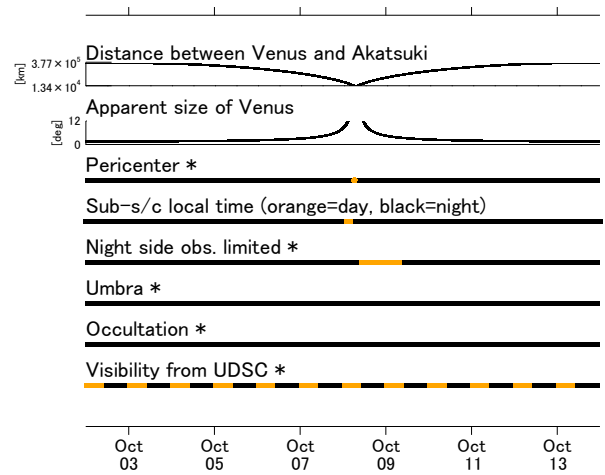

→ Earth direction
 → Visibility from UDSC

UTC:
 2016-10-02 00:00:00
 2016-10-13 23:59:59

* orange = event location