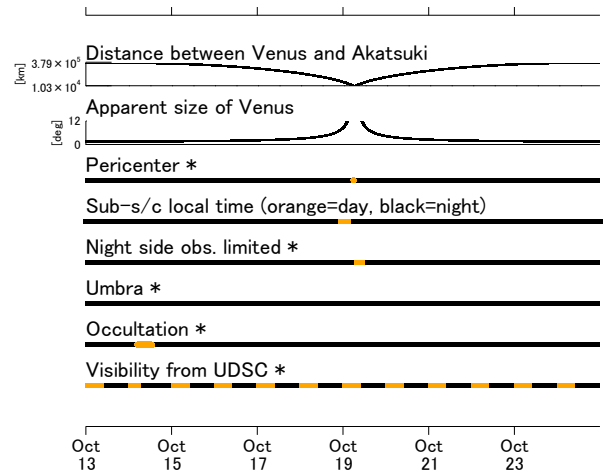

→ Earth direction
 → Visibility from UDSC

UTC:
 2016-10-13 00:00:00
 2016-10-24 23:59:59

* orange = event location