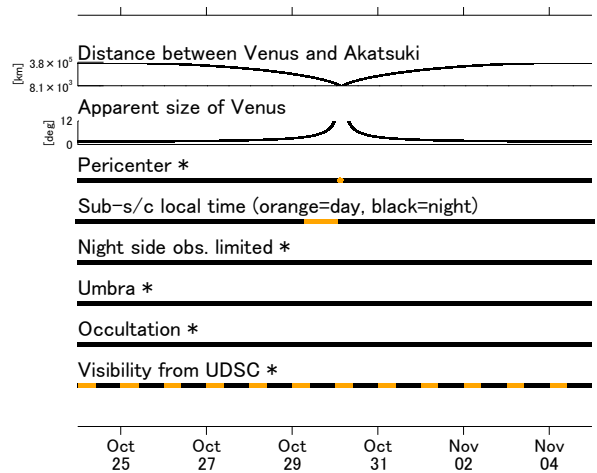

→ Earth direction  
 → Visibility from UDSC

UTC:  
 2016-10-24 00:00:00  
 2016-11-04 23:59:59

\* orange = event location