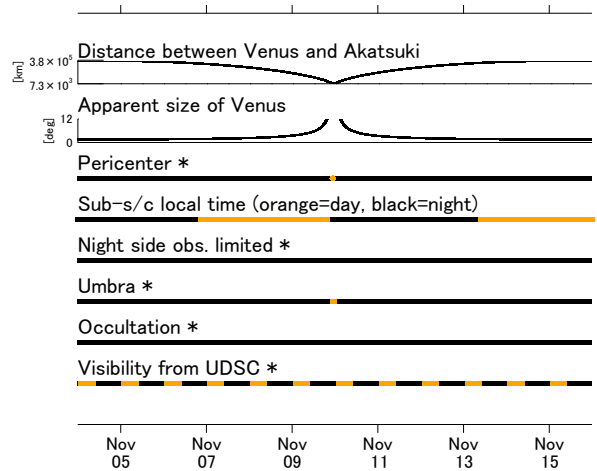

→ Earth direction
 — Visibility from UDSC

UTC:
 2016-11-04 00:00:00
 2016-11-15 23:59:59

* orange = event location