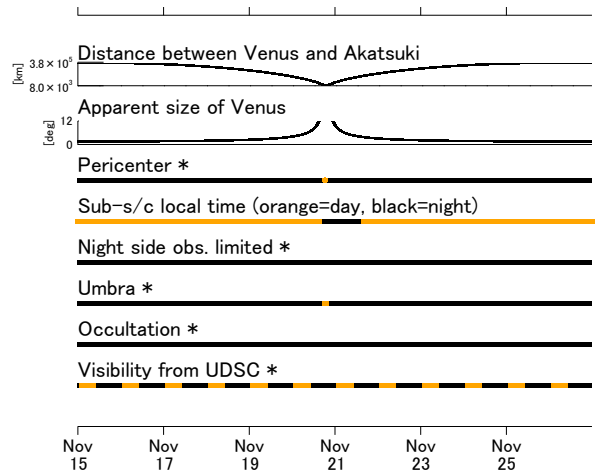

→ Earth direction
 — Visibility from UDSC

UTC:
 2016-11-15 00:00:00
 2016-11-26 23:59:59

* orange = event location