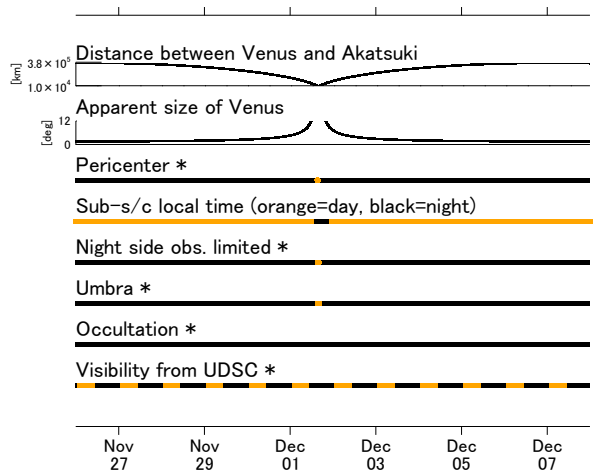

→ Earth direction  
— Visibility from UDSC

UTC:  
 2016-11-26 00:00:00  
 2016-12-07 23:59:59

\* orange = event location