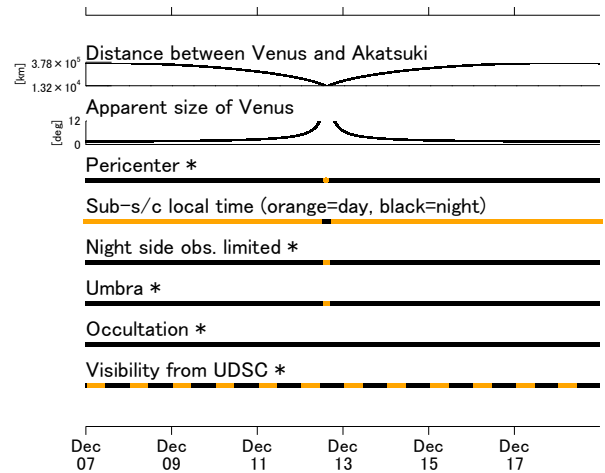

→ Earth direction
 — Visibility from UDSC

UTC:
 2016-12-07 00:00:00
 2016-12-18 23:59:59

* orange = event location