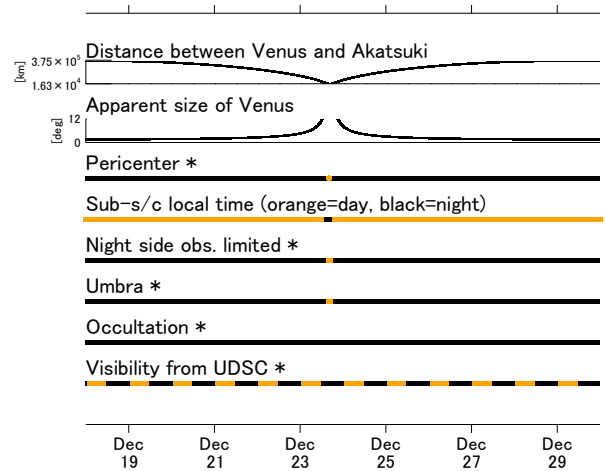

→ Earth direction
 → Visibility from UDSC

UTC:
 2016-12-18 00:00:00
 2016-12-29 23:59:59

* orange = event location