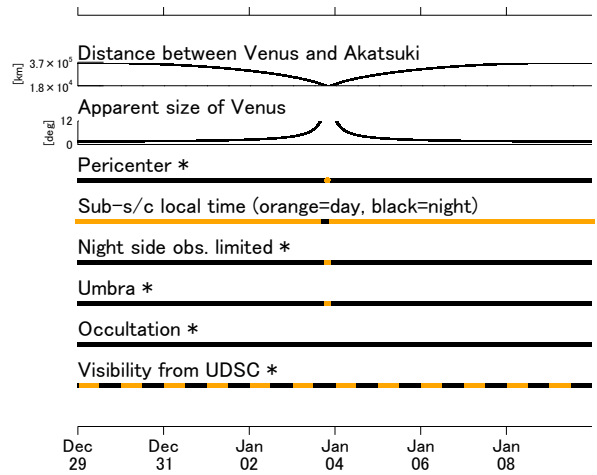

→ Earth direction
 → Visibility from UDSC

UTC:
 2016-12-29 00:00:00
 2017-01-09 23:59:59

* orange = event location