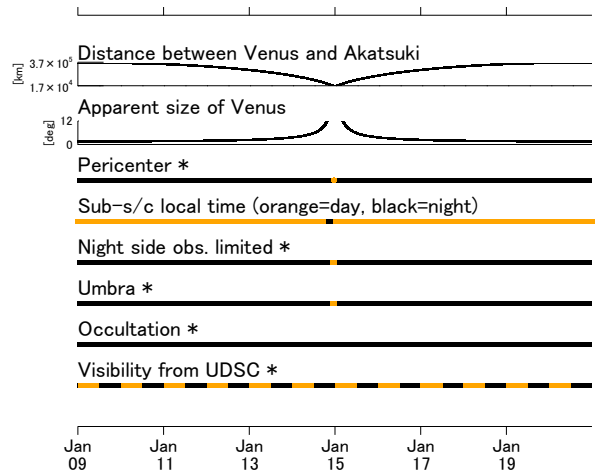

→ Earth direction
 → Visibility from UDSC

UTC:
 2017-01-09 00:00:00
 2017-01-20 23:59:59

* orange = event location