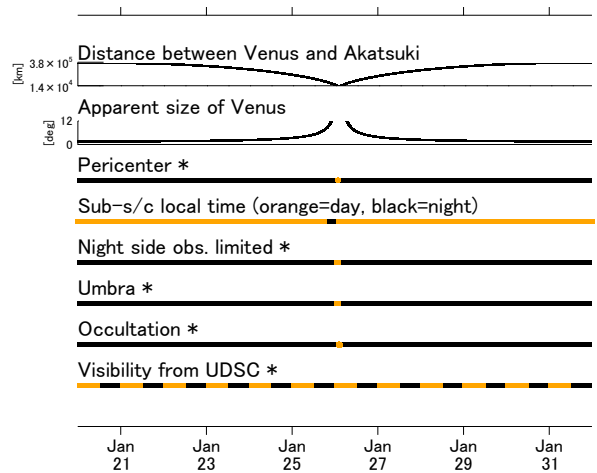

→ Earth direction
 → Visibility from UDSC

UTC:
 2017-01-20 00:00:00
 2017-01-31 23:59:59

* orange = event location