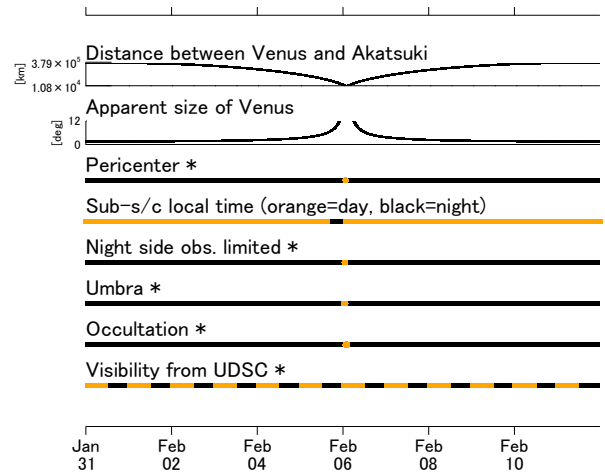

UTC:
 2017-01-31 00:00:00
 2017-02-11 23:59:59

* orange = event location