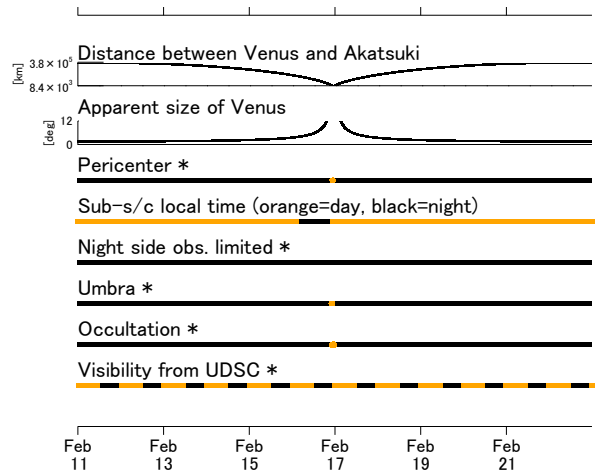

UTC:
 2017-02-11 00:00:00
 2017-02-22 23:59:59

* orange = event location