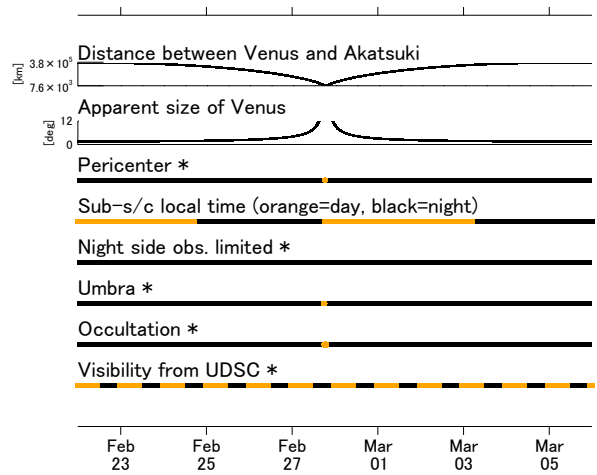

UTC:
 2017-02-22 00:00:00
 2017-03-05 23:59:59

* orange = event location