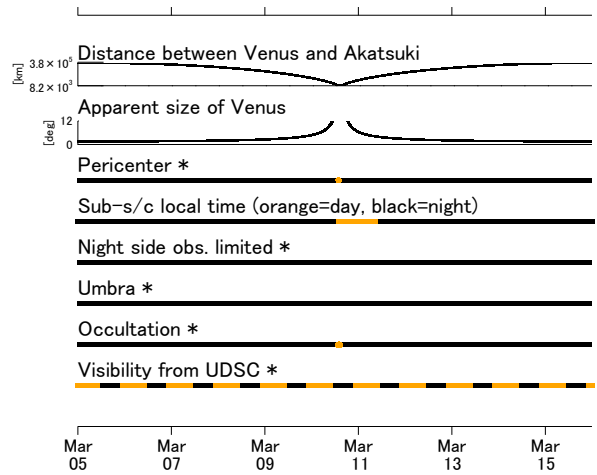

UTC:
 2017-03-05 00:00:00
 2017-03-15 23:59:59

* orange = event location