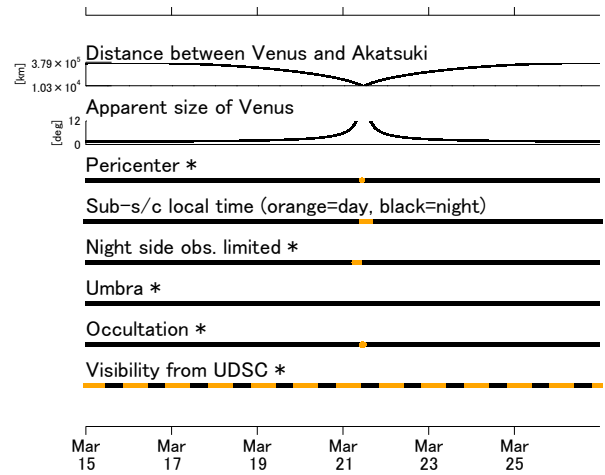

UTC:  
 2017-03-15 00:00:00  
 2017-03-26 23:59:59

\* orange = event location