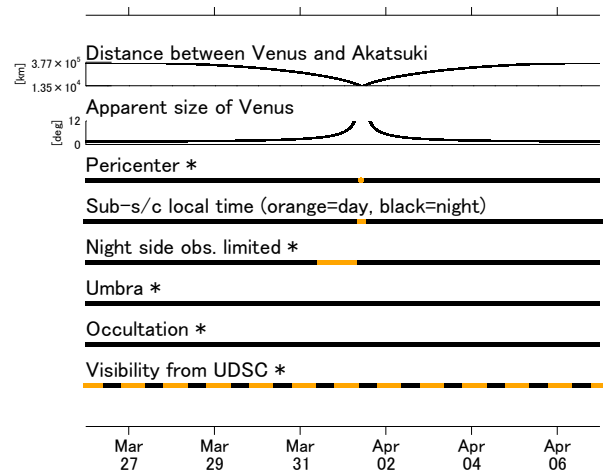

→ Earth direction
 → Visibility from UDSC

UTC:
 2017-03-26 00:00:00
 2017-04-06 23:59:59

* orange = event location