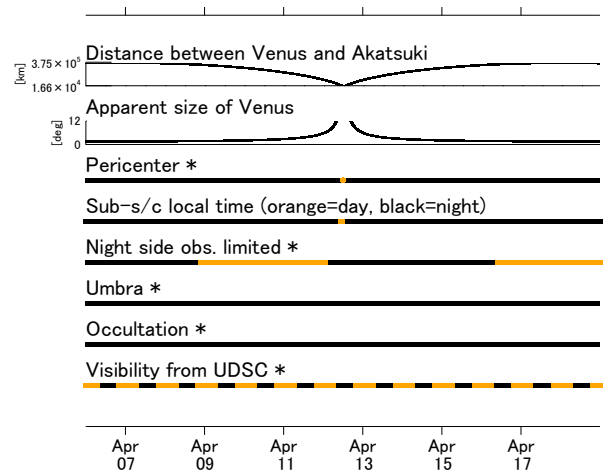

→ Earth direction
 → Visibility from UDSC

UTC:
 2017-04-06 00:00:00
 2017-04-18 23:59:59

* orange = event location