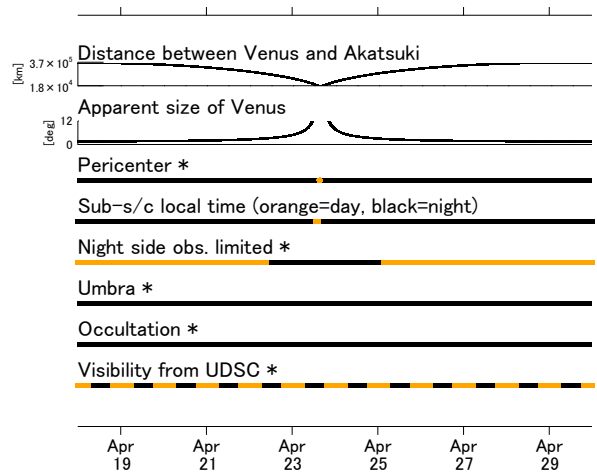

→ Earth direction
 → Visibility from UDSC

UTC:
 2017-04-18 00:00:00
 2017-04-29 23:59:59

* orange = event location