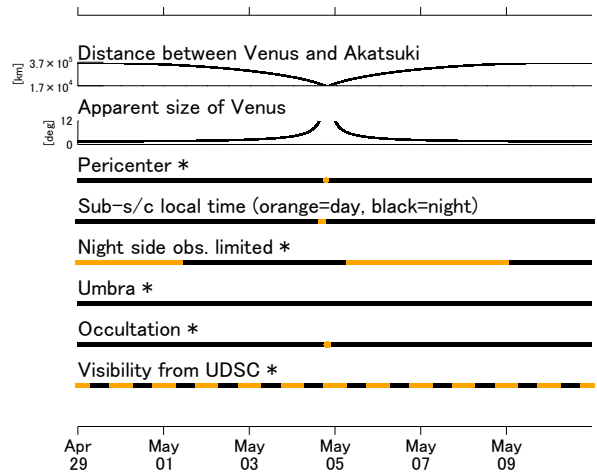

→ Earth direction
 — Visibility from UDSC

UTC:
 2017-04-29 00:00:00
 2017-05-10 23:59:59

* orange = event location