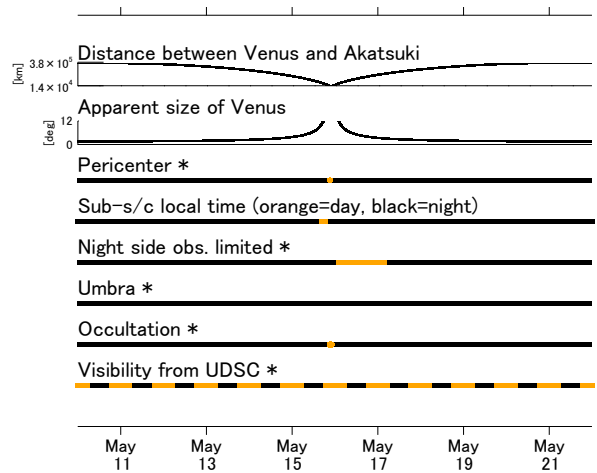

→ Earth direction  
 → Visibility from UDSC

UTC:  
 2017-05-10 00:00:00  
 2017-05-21 23:59:59

\* orange = event location