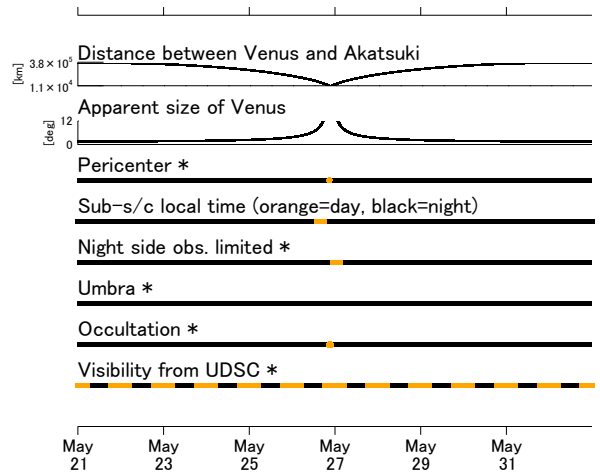

→ Earth direction  
 — Visibility from UDSC

UTC:  
 2017-05-21 00:00:00  
 2017-06-01 23:59:59

\* orange = event location