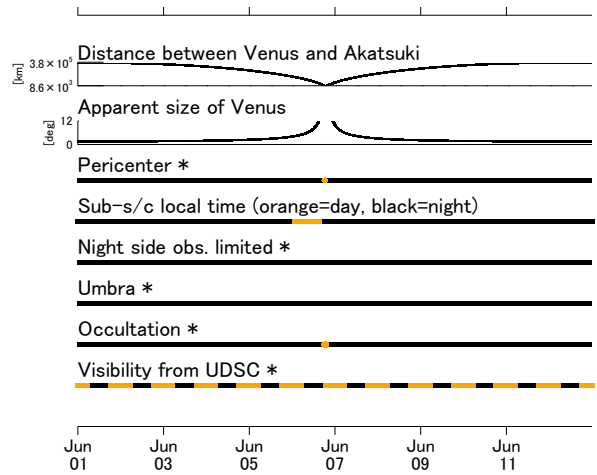

→ Earth direction  
 → Visibility from UDSC

UTC:  
 2017-06-01 00:00:00  
 2017-06-12 23:59:59

\* orange = event location