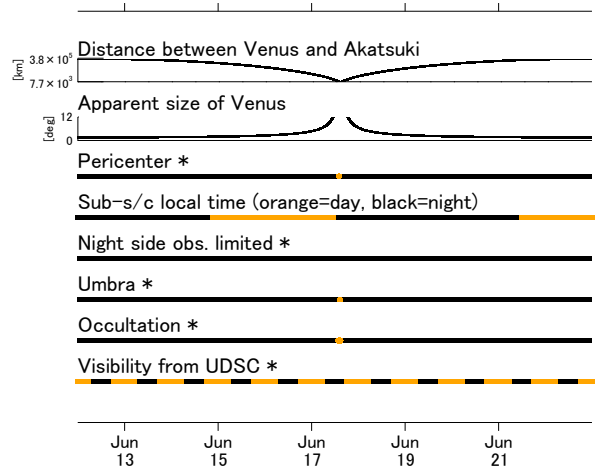

→ Earth direction
 → Visibility from UDSC

UTC:
 2017-06-12 00:00:00
 2017-06-22 23:59:59

* orange = event location