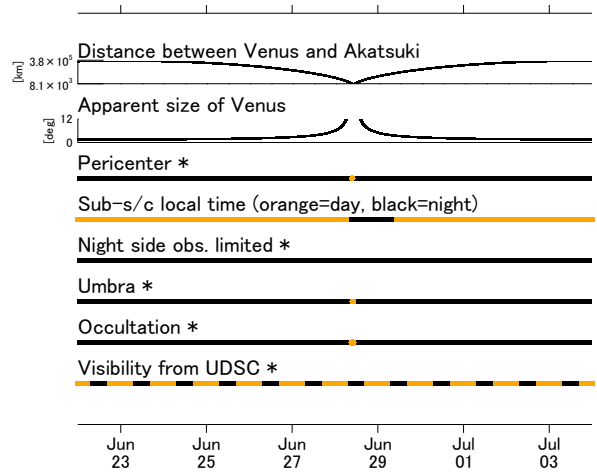

→ Earth direction  
→ Visibility from UDSC

UTC:  
 2017-06-22 00:00:00  
 2017-07-03 23:59:59

\* orange = event location