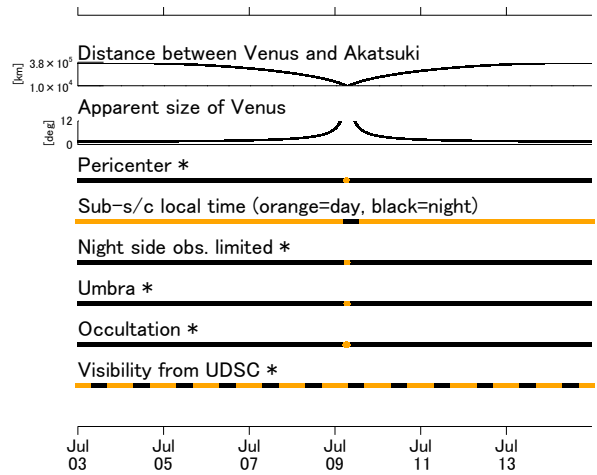

→ Earth direction
 — Visibility from UDSC

UTC:
 2017-07-03 00:00:00
 2017-07-14 23:59:59

* orange = event location