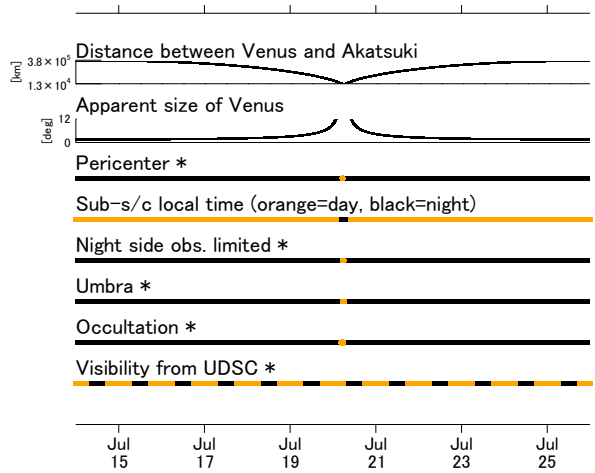

→ Earth direction  
— Visibility from UDSC

UTC:  
 2017-07-14 00:00:00  
 2017-07-25 23:59:59

\* orange = event location