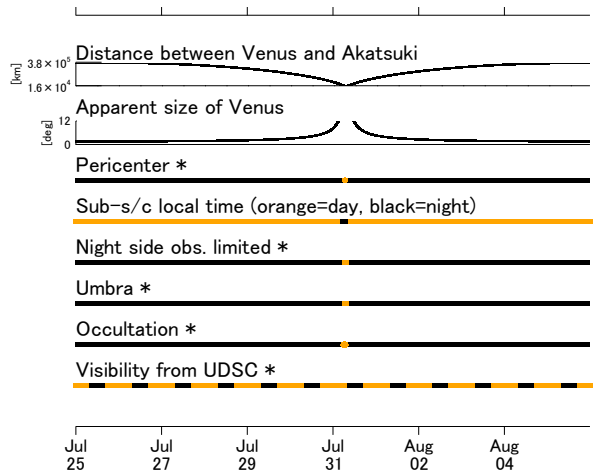

→ Earth direction
 → Visibility from UDSC

UTC:
 2017-07-25 00:00:00
 2017-08-05 23:59:59

* orange = event location