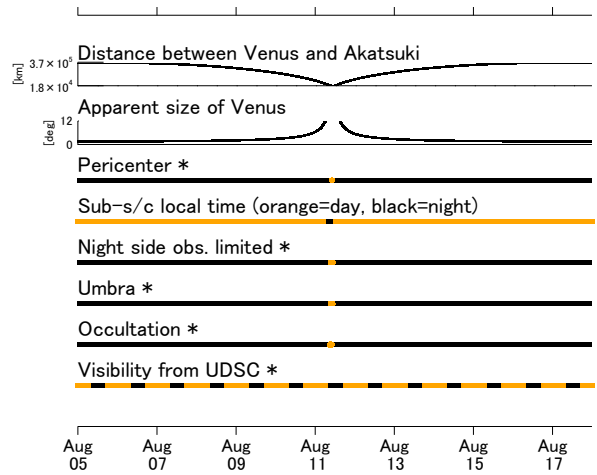

UTC:
 2017-08-05 00:00:00
 2017-08-17 23:59:59

→ Earth direction
 → Visibility from UDSC

* orange = event location