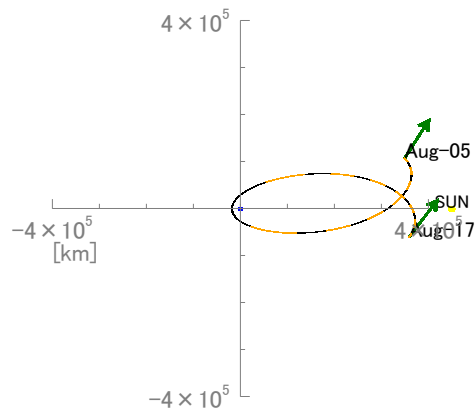

UTC:
 2017-08-05 00:00:00
 2017-08-17 23:59:59

→ Earth direction
 → Visibility from UDSC

* orange = event location