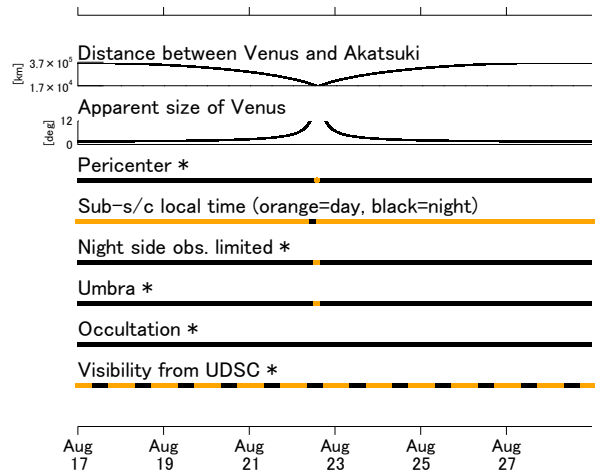

→ Earth direction
 → Visibility from UDSC

UTC:
 2017-08-17 00:00:00
 2017-08-28 23:59:59

* orange = event location