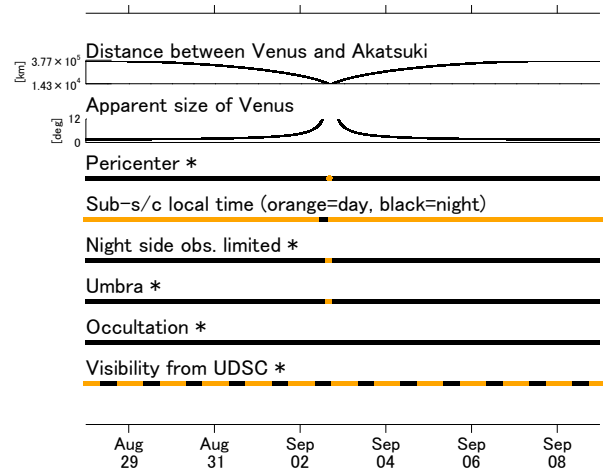

→ Earth direction  
 — Visibility from UDSC

UTC:  
 2017-08-28 00:00:00  
 2017-09-08 23:59:59

\* orange = event location