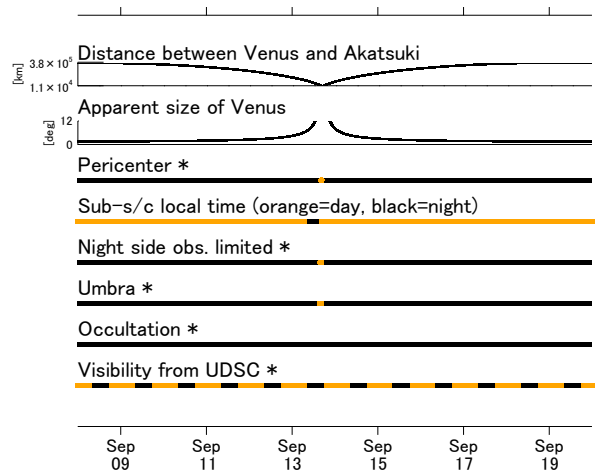

→ Earth direction
 → Visibility from UDSC

UTC:
 2017-09-08 00:00:00
 2017-09-19 23:59:59

* orange = event location