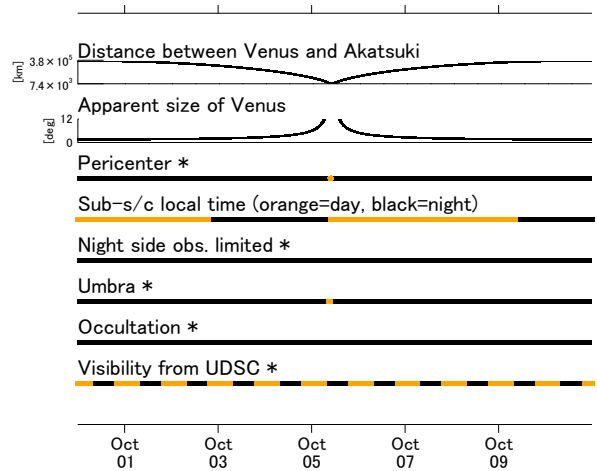

→ Earth direction  
 → Visibility from UDSC

UTC:  
 2017-09-30 00:00:00  
 2017-10-10 23:59:59

\* orange = event location