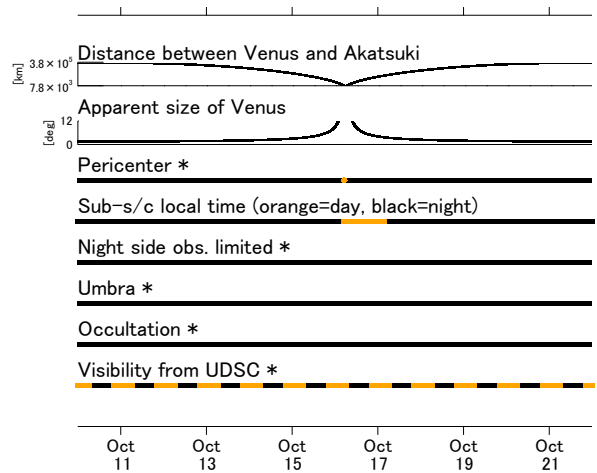

→ Earth direction  
 → Visibility from UDSC

UTC:  
 2017-10-10 00:00:00  
 2017-10-21 23:59:59

\* orange = event location