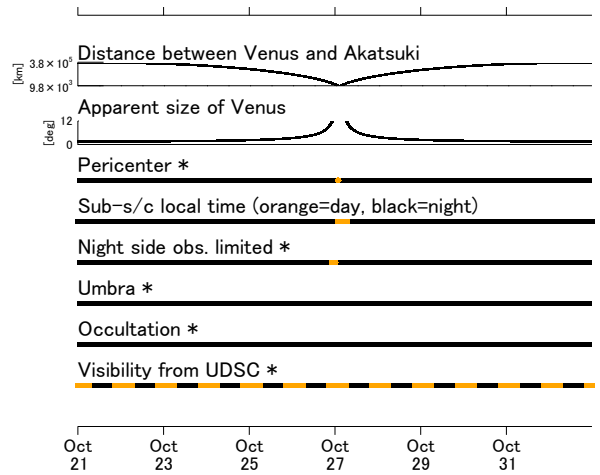

UTC:
 2017-10-21 00:00:00
 2017-11-01 23:59:59

* orange = event location