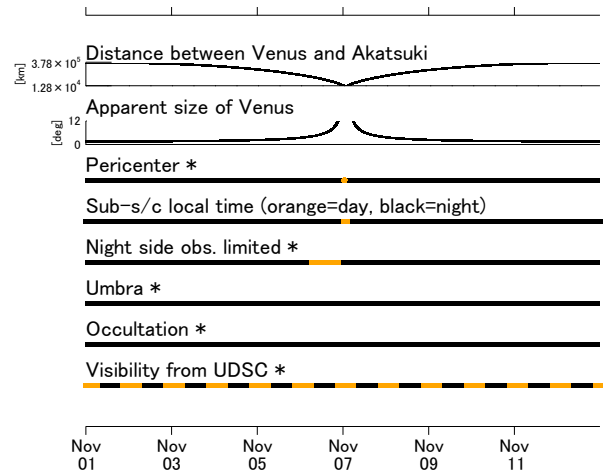

→ Earth direction  
 → Visibility from UDSC

UTC:  
 2017-11-01 00:00:00  
 2017-11-12 23:59:59

\* orange = event location