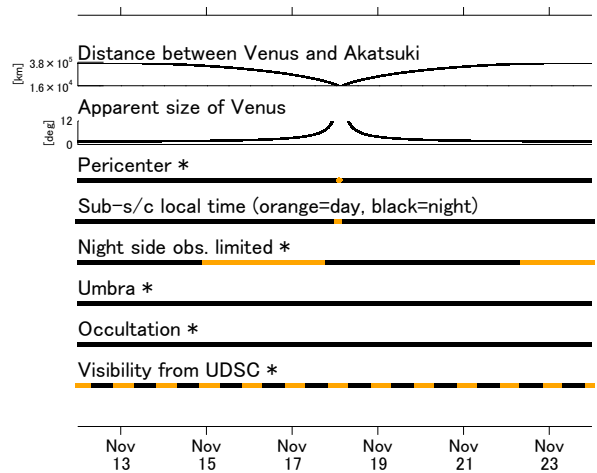

→ Earth direction
 — Visibility from UDSC

UTC:
 2017-11-12 00:00:00
 2017-11-23 23:59:59

* orange = event location