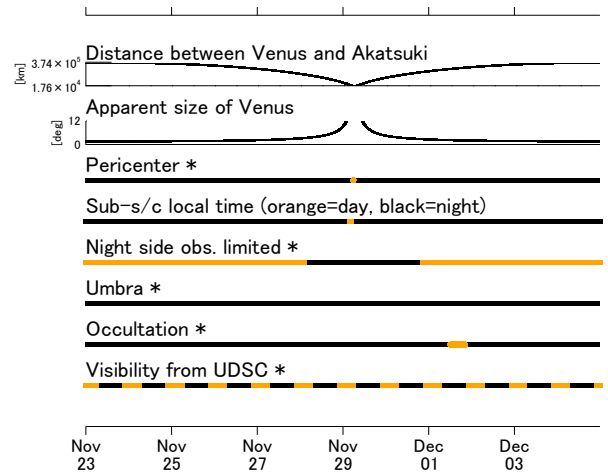

UTC:
 2017-11-23 00:00:00
 2017-12-04 23:59:59

* orange = event location