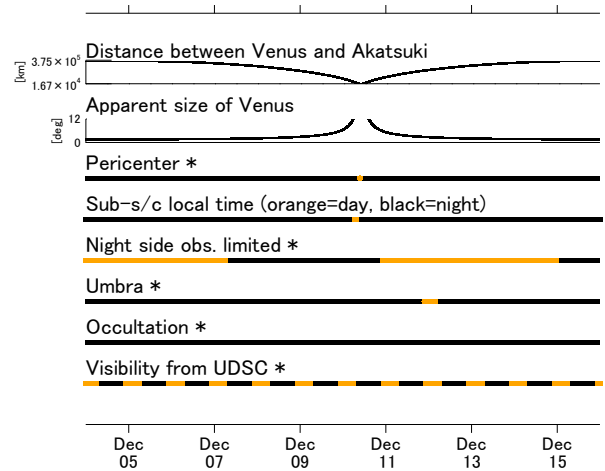

→ Earth direction
 → Visibility from UDSC

UTC:
 2017-12-04 00:00:00
 2017-12-15 23:59:59

* orange = event location