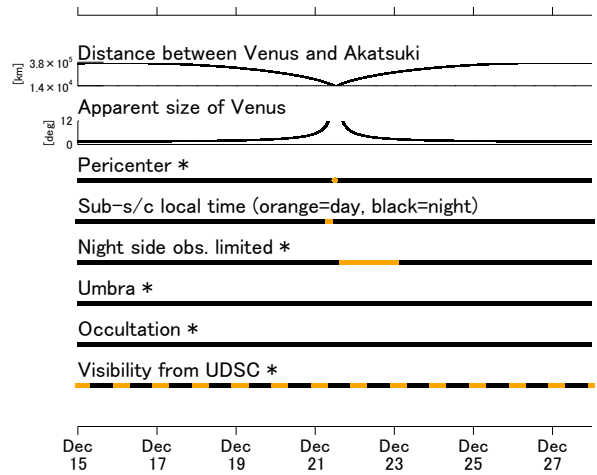

→ Earth direction
 → Visibility from UDSC

UTC:
 2017-12-15 00:00:00
 2017-12-27 23:59:59

* orange = event location